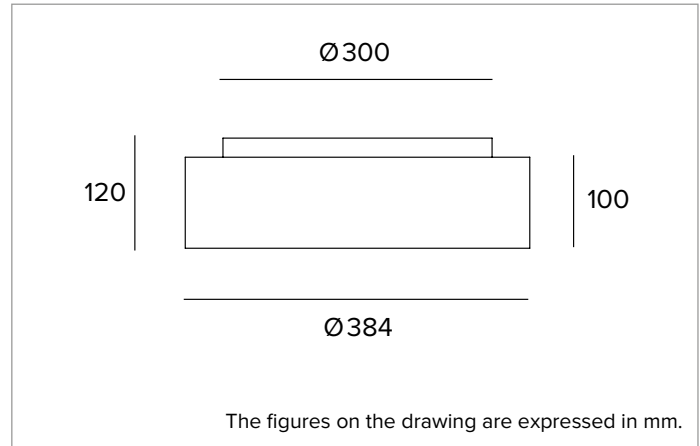

SOURCE

The LED Engine is made up of self-cooling circular boards. Tunable White version available on request.

Energy efficiency class: D, F

Nominal power: 43W

Nominal flux: 4819lm

Colour rendering index: 80

Rf: 82.6

Rg: 95.7

CCT nominal: 4000K

SDCM: 3

Lifetime (L80/B10): >50000h tq +25°C

ILLUMINOTECHNICAL CHARACTERISTICS

OPAL Direct + HALO effect Version: High luminance transmission and light diffusion opaline polycarbonate lower diffusive screen. Small indirect light component for a backlit effect.

Emission: OPAL + HALO

Optical efficiency: 65%

Fixture flux: 3141lm

Luminous efficacy: 65lm/W

Photobiological safety: Compliant with RG1 low risk group

MECHANICAL CHARACTERISTICS

Calendered extruded aluminium body.

Colour and finish: Deep black

Dimensions: D=384mm

Weight: 4.6Kg

Degree of protection: IP20 for recessed part

Degree of protection: IP40 for exposed part

ELECTRICAL CHARACTERISTICS

Integrated electronic ON-OFF power supply. Emergency Pack available on request. Equipped with a rapid connector for mains connection. Luminaire compliant with EN 60598-2-22 for power supply from a centralised emergency system CPSS (Central Power Supply System), not incorporated in the luminaire - high risk areas excluded. The default power and flux are 100% in AC and 100% in DC.

Fixture Power: 48W

Power supply: 220-240Vac 50/60Hz

Insulation Class: CLASS 1

Type of driver / Control: ON-OFF

Driver included: YES

Class F: YES

SAFE FLICKER: PstLM=<1 and SVM=<0.4 (IEC TR 61547-1 and IEC TR 63158), to ensure a more comfortable and safe light

Ambient temperature: 0°C / +25°C

INSTALLATION

Polycarbonate fixing system is pre-set for ceiling or wall mounted installations. Recessed installation is possible using a special accessory to be ordered separately.

NOTES

110-277Vac version available on request.

WARRANTY

5 years.

WARNING

Luminaire designed for disposal/recycling at end-of-life. Replaceable (LED only) light source by a professional. Replaceable control gear by a professional.

Due to the technological evolution of the electronic components, the data provided may be updated, and as such, confirmation must be requested during the order process.

Luminous flux and power supply have +/-10% tolerances with respect to the indicated value. tq +25°C (CIE 121).

We reserve the right to make technical changes.

Targetti Sankey S.r.l.
Via Pratese, 164
50145 Firenze - Italy
Tel: +39 055 37911
targetti.com
targetti@targetti.com

CCIAA Firenze
Share Capital:
€ 500.000,00
VAT N. (IT):
01537660480
R.E.A: FI-275656

TARGETTI